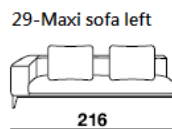

**Ibiza**

40-90° corner

PQU-square ottoman

COR- backcushion with support pad

backcushion for 2,5 sofa

C50-pillow

PR-lumbar pillow