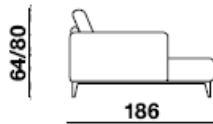

**Ibiza**

40-90° corner

PQU-square ottoman

COR- backcushion with support pad

backcushion for 2,5 sofa

C50-pillow

PR-lumbar pillow