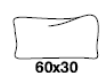

**Ibiza**

40-90° corner

PQU-square ottoman

COR- backcushion with support pad

backcushion for 2,5 sofa

C50-pillow

PR-lumbar pillow