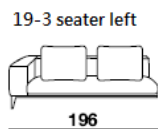

**Ibiza**

40-90° corner

PQU-square ottoman

COR- backcushion with support pad

backcushion for 2,5 sofa

C50-pillow

PR-lumbar pillow