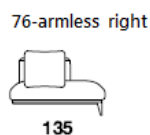

**Ibiza**

40-90° corner

PQU-square ottoman

COR- backcushion with support pad

backcushion for 2,5 sofa

C50-pillow

PR-lumbar pillow