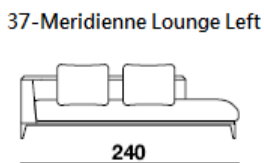

**Ibiza**

40-90° corner

PQU-square ottoman

COR- backcushion with support pad

backcushion for 2,5 sofa

C50-pillow

PR-lumbar pillow