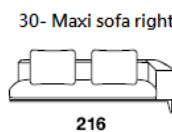

**Ibiza**

40-90° corner

PQU-square ottoman

COR- backcushion with support pad

backcushion for 2,5 sofa

C50-pillow

PR-lumbar pillow