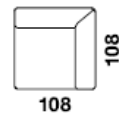

**Ibiza**

40-90° corner

PQU-square ottoman

COR- backcushion with support pad

backcushion for 2,5 sofa

C50-pillow

PR-lumbar pillow