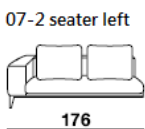

**Ibiza**

40-90° corner

PQU-square ottoman

COR- backcushion with support pad

backcushion for 2,5 sofa

C50-pillow

PR-lumbar pillow