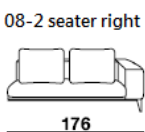

**Ibiza**

40-90° corner

PQU-square ottoman

COR- backcushion with support pad

backcushion for 2,5 sofa

C50-pillow

PR-lumbar pillow