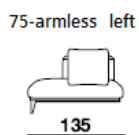

**Ibiza**

40-90° corner

PQU-square ottoman

COR- backcushion with support pad

backcushion for 2,5 sofa

C50-pillow

PR-lumbar pillow