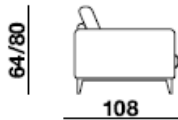

**Ibiza**

40-90° corner

PQU-square ottoman

COR- backcushion with support pad

backcushion for 2,5 sofa

C50-pillow

PR-lumbar pillow