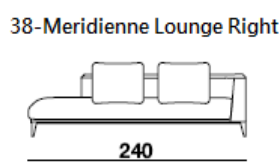

**Ibiza**

40-90° corner

PQU-square ottoman

COR- backcushion with support pad

backcushion for 2,5 sofa

C50-pillow

PR-lumbar pillow