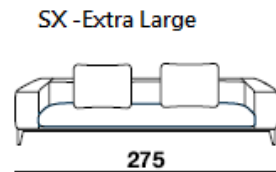

**Ibiza**

40-90° corner

PQU-square ottoman

COR- backcushion with support pad

backcushion for 2,5 sofa

C50-pillow

PR-lumbar pillow