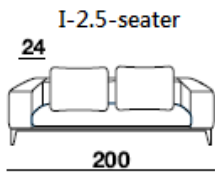

**Ibiza**

40-90° corner

PQU-square ottoman

COR- backcushion with support pad

backcushion for 2,5 sofa

C50-pillow

PR-lumbar pillow