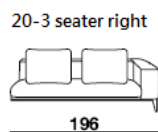

**Ibiza**

40-90° corner

PQU-square ottoman

COR- backcushion with support pad

backcushion for 2,5 sofa

C50-pillow

PR-lumbar pillow