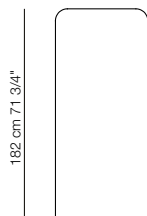

Pannello **A**
Panel **A**

81 cm 32"

6 cm 2 1/4"

Pannello **C**
Panel **C**

72 cm 28 1/4"

6 cm 2 1/4"

Pannello **D**
Panel **D**

64 cm 25 1/4"

6 cm 2 1/4"

Pannello **E**
Panel **E**

86 cm 34"

6 cm 2 1/4"

Pannello **F**
Panel **F**

58 cm 23"

6 cm 2 1/4"

All dimensions are expressed in centimeters and inches
File CAD 2D-3D available on www.arflex.com