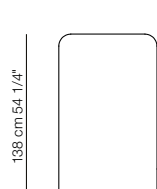

Pannello **A**
Panel **A**

81 cm 32"

6 cm 2 1/4"

Pannello **C**
Panel **C**

72 cm 28 1/4"

6 cm 2 1/4"

Pannello **D**
Panel **D**

64 cm 25 1/4"

6 cm 2 1/4"

Pannello **E**
Panel **E**

86 cm 34"

6 cm 2 1/4"

Pannello **F**
Panel **F**

58 cm 23"

6 cm 2 1/4"

All dimensions are expressed in centimeters and inches
File CAD 2D-3D available on www.arflex.com