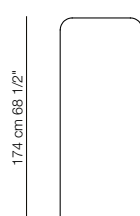

Pannello **A**
Panel **A**

81 cm 32"

6 cm 2 1/4"

Pannello **C**
Panel **C**

72 cm 28 1/4"

6 cm 2 1/4"

Pannello **D**
Panel **D**

64 cm 25 1/4"

6 cm 2 1/4"

Pannello **E**
Panel **E**

86 cm 34"

6 cm 2 1/4"

Pannello **F**
Panel **F**

58 cm 23"

6 cm 2 1/4"

All dimensions are expressed in centimeters and inches
File CAD 2D-3D available on www.arflex.com